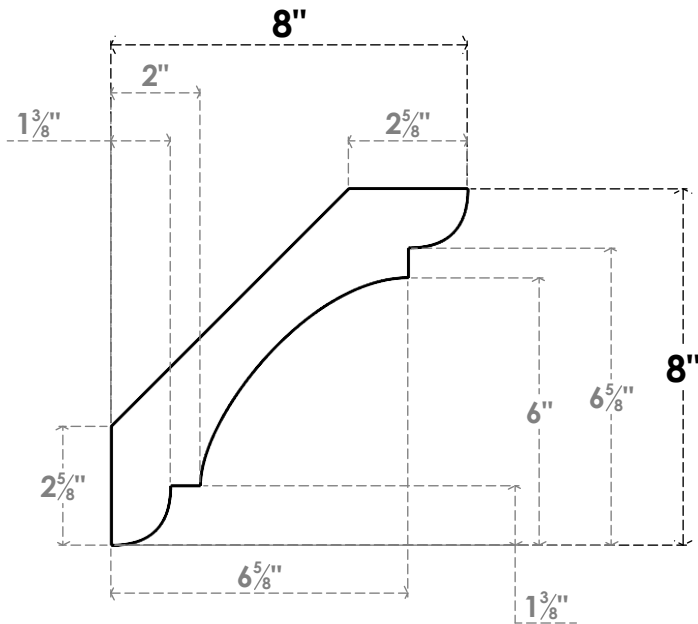

ITEM NUMBER: BRCPC040X08000X08000OLY

4"W X 8"D X 8"H OLYMPIC ARCHITECTURAL GRADE PVC CLOSED KNEE BRACE

SIDE PROFILE

FRONT PROFILE

ISOMETRIC

EKENA MILLWORK
2300 WEST MAIN ST.
CLARKSVILLE, TX 75426
TOLL FREE: 866-607-0453
WWW.EKENAMILLWORK.COM