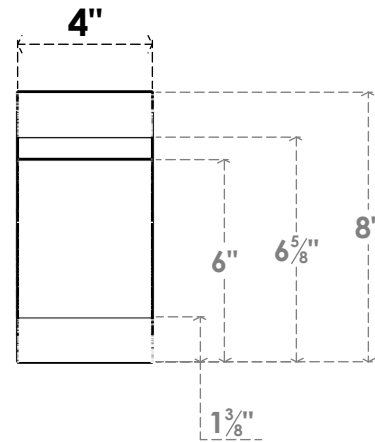

ITEM NUMBER: BRCPC040X08000X08000OLY

4"W X 8"D X 8"H OLYMPIC ARCHITECTURAL GRADE PVC CLOSED KNEE BRACE

SIDE PROFILE

FRONT PROFILE

ISOMETRIC

EKENA MILLWORK
2300 WEST MAIN ST.
CLARKSVILLE, TX 75426
TOLL FREE: 866-607-0453
WWW.EKENAMILLWORK.COM